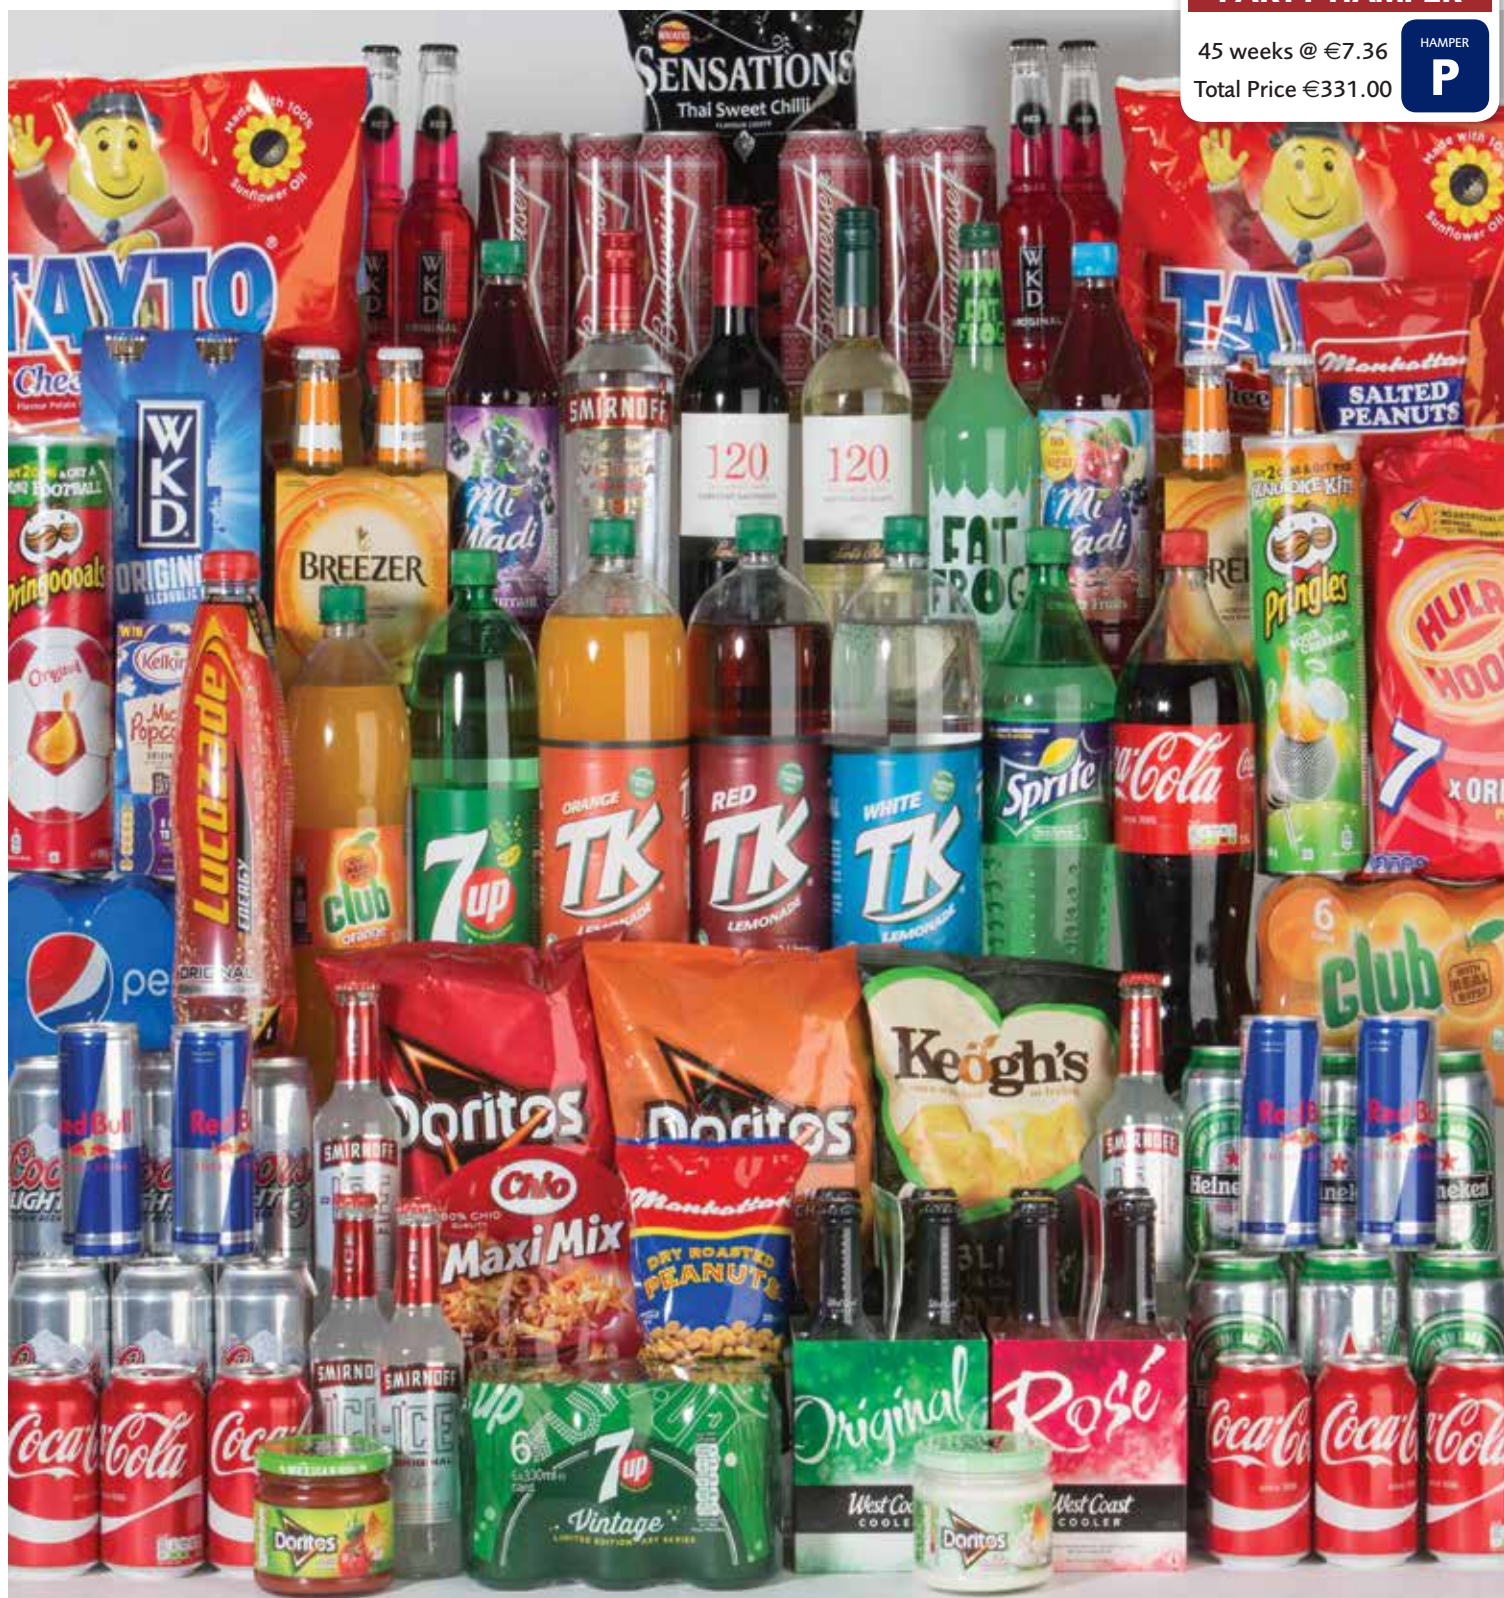

## FULL BREAKFAST

25 weeks @ €1.00  
Total Price €25.00

HAMPER

FB

- Sausages 1Kg 4 pack
- Back Rashers 200g x 2
- Streaky Rashers 240g x 2
- Black Pudding 198g
- White Pudding 198g

- DIPS**
- Doritos Cool Sour Cream & Chives Dip 300g
  - Doritos Mild Salsa Dip 300g