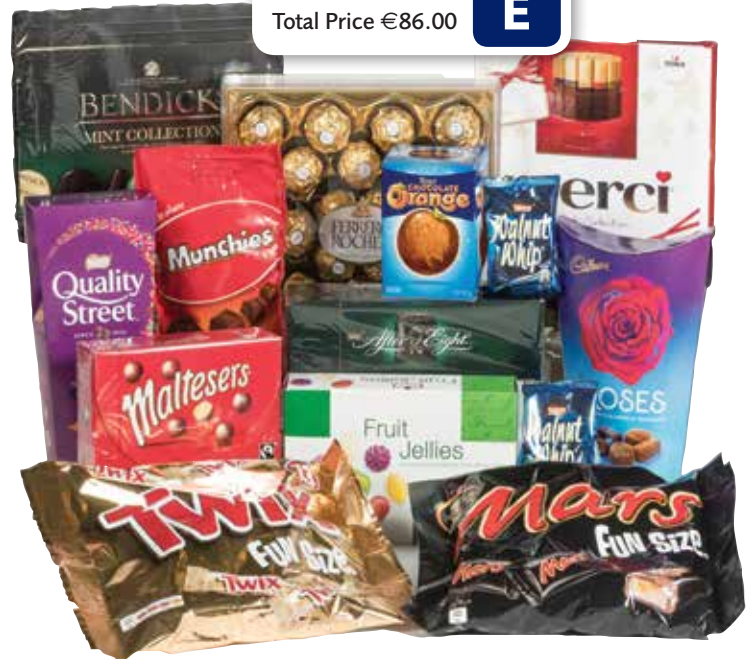

THAT LITTLE EXTRA

45 weeks @ €1.92

HAMPER

E

Total Price €86.00

- Ferrero Rocher 300g
- Nestle Quality Street 265g
- Cadbury Roses 191g
- Nestle Munchies 126g
- Bergold Assorted Fruit Jellies 200g
- Rowntree Walnut Whip x2
- Terry's Chocolate Orange 157g
- Merci Finest Selection 250g
- Maltesers 150g
- Nestle After Eight 300g
- Bendick's Mint Collection 200g
- Mars Funsize 250g
- Twix Funsize 275g